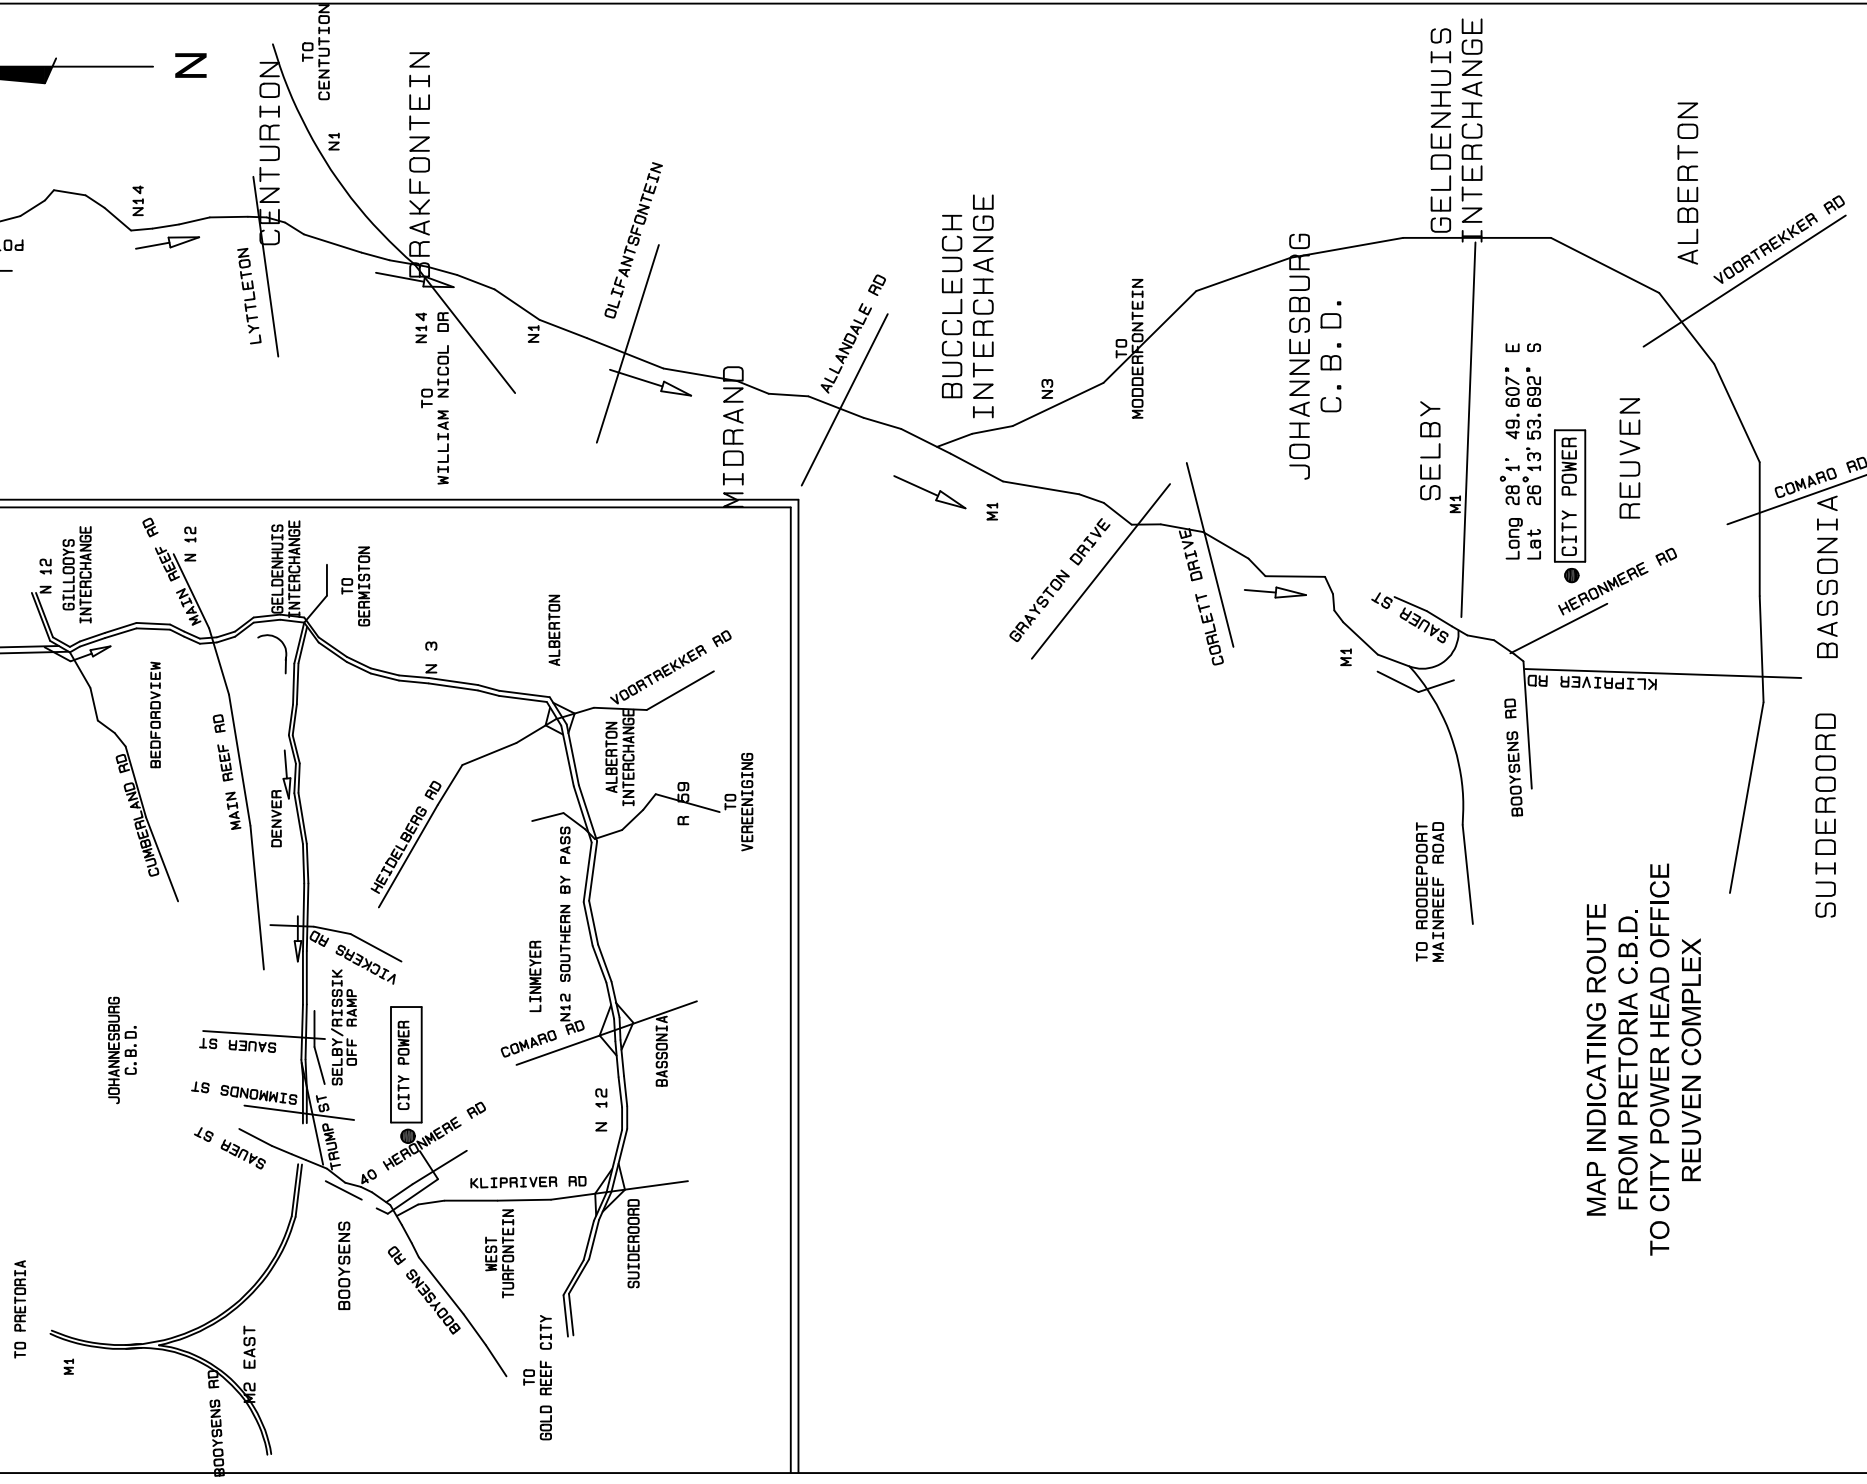

ROUTE FROM PRETORIA C.B.D.  
 VIA JHB C.B.D.  
 ON M2 TAKE RISSIK ST OFF RAMP  
 TURN LEFT INTO BODYSENS RD  
 TRAVEL ± 1.5km TURN LEFT INTO HERONMERE RD  
 CITY POWER ON LEFT

MAP INDICATING ROUTE  
 FROM PRETORIA C.B.D.  
 TO CITY POWER HEAD OFFICE  
 REUVEN COMPLEX